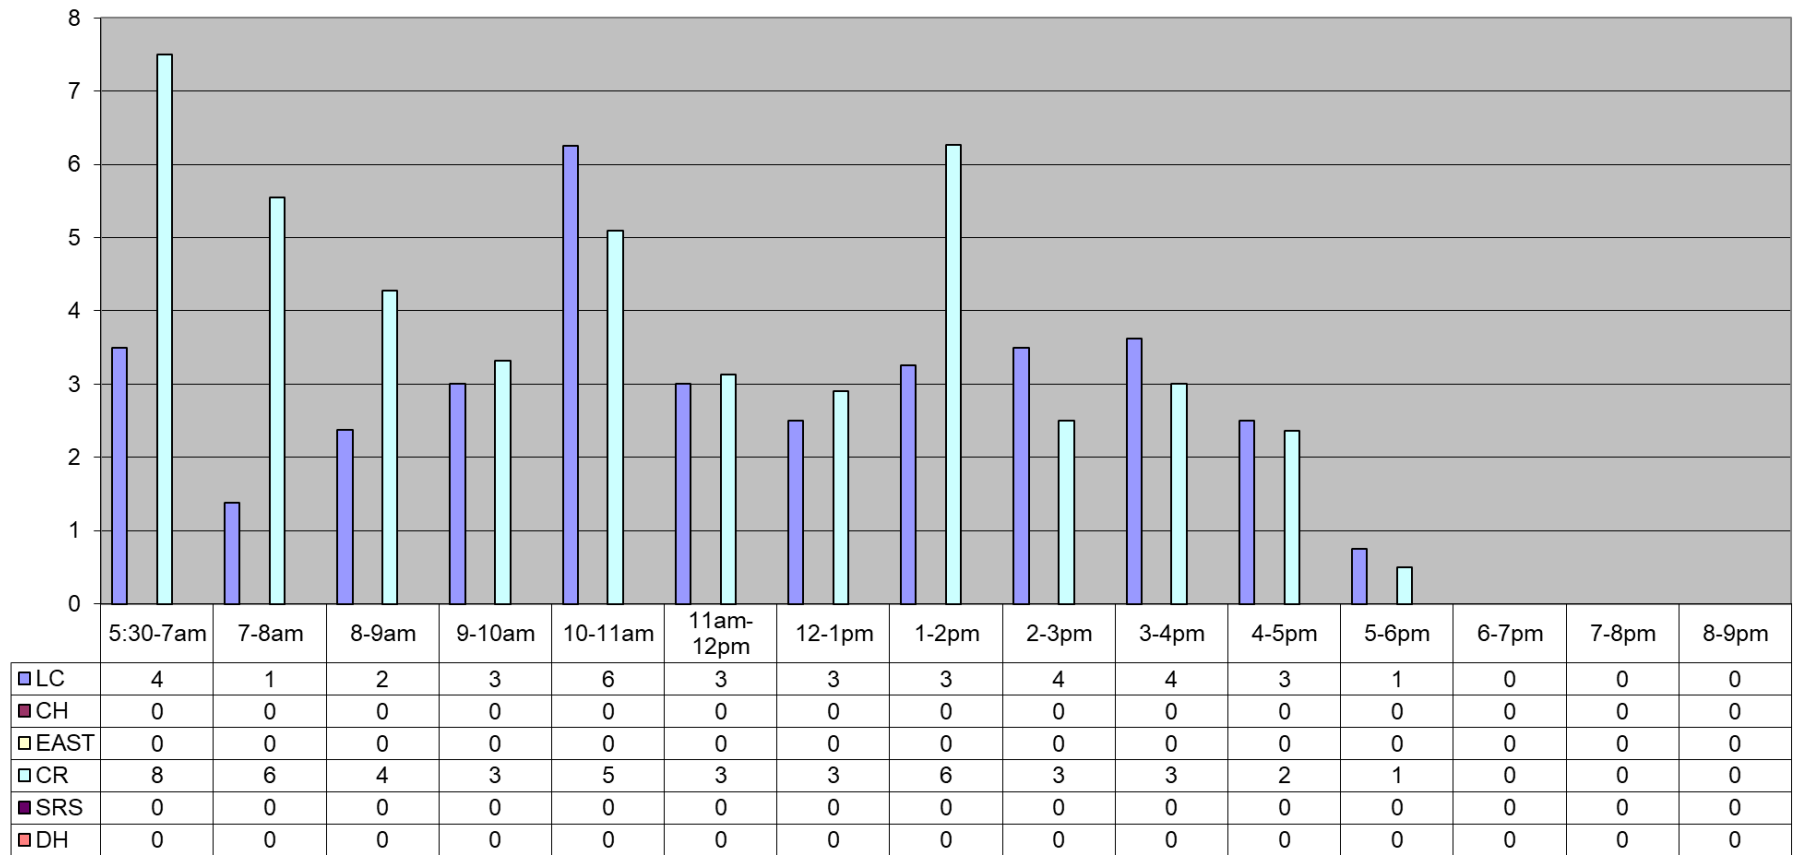

September 2020 Fitness Room Use By Hour

Average - All Fitness by: Hr	11	7	7	6	11	6	5	10	6	7	5	1	0	0	0
Visits	LC	CH	EAST	CR	SRS	DH	Total (All CTRS)								
Tot Month	285	0	0	1021	0	0	1306								
v Per Day	35.6	0.0	0.0	46.4	0.0	0.0	43.5								
Av Hr	2.9	0.0	0.0	3.7	0.0	0.0	2.8								